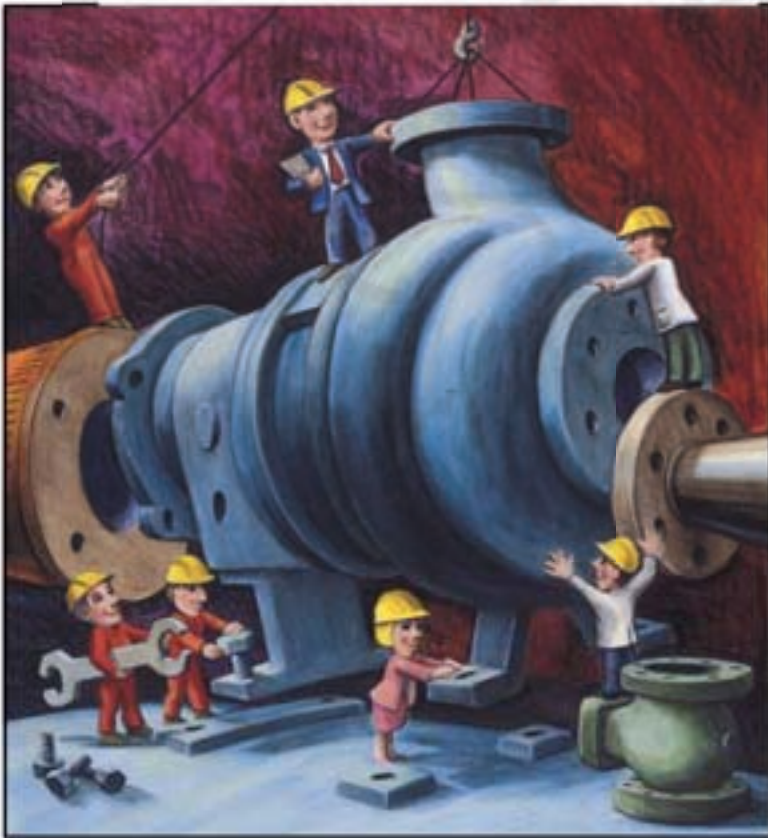

Bridget Starr Taylor

Melissa Turk
THE ARTIST NETWORK

(845) 368-8606

melissa@melissaturk.com

www.melissaturk.com